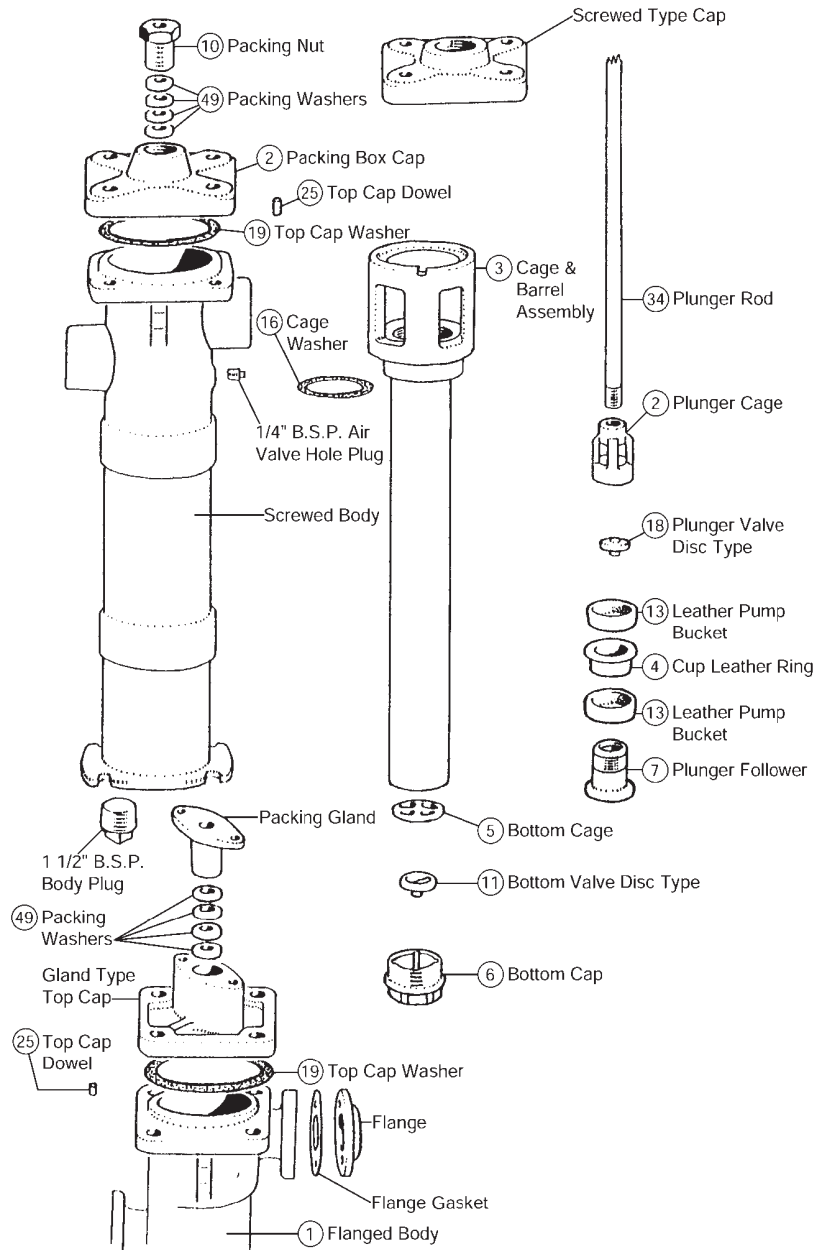

CYLINDER AND POWER PUMPS  
**JS SYPHON PUMP**

**JSC 2"**

NO. ILLUS PER NO. UNIT	PART NO.	DESCRIPTION
10 1	EG010	1" BSP Packing Nut
13 2	XBU056	Leather Pump Bucket
16 1	EE017	Cage Washer
19 1	EG018	Top Cap Washer
49 4	EE049	Packing Washer

**JSD 2 1/4"**

NO. ILLUS PER NO. UNIT	PART NO.	DESCRIPTION
10 1	EG010	1" BSP Packing Nut
13 2	XBU057	Leather Pump Bucket
16 1	EE017	Cage Washer
19 1	EG018	Top Cap Washer
49 4	EE049	Packing Washer

\*\*\*All components listed above may still be available upon request\*\*\*

CYLINDER AND POWER PUMPS  
**JS SYPHON PUMP**

**JSE 2 1/2"**

ILLUS NO.	PER NO. UNIT	PART NO.	DESCRIPTION
10	1	EG010	1" BSP Packing Nut
13	2	XBU059	Leather Pump Bucket
16	1	EE017	Cage Washer
19	1	EG018	Top Cap Washer
49	4	EE049	Packing Washer

**JSH 3 1/2"**

ILLUS NO.	PER NO. UNIT	PART NO.	DESCRIPTION
10	1	EG010	1" BSP Packing Nut
13	2	XBU063	Leather Pump Bucket
16	1	EJ017	Cage Washer
19	1	EJ018	Top Cap Washer
49	4	EE049	Packing Washer

**JSL 5"**