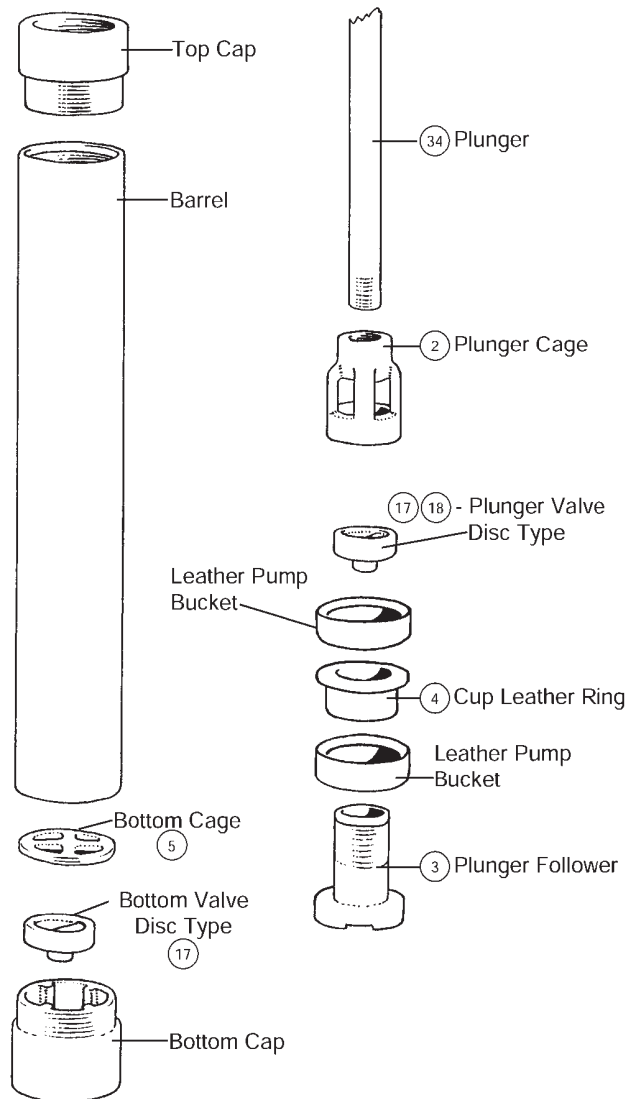

**JP FLUSH CAP PUMP**

**JPC 2"**

NO. ILLUS PER NO. UNIT	PART NO.	DESCRIPTION
6 2	XBU056	Leather Pump Bucket

**JPD 2 1/4"**

NO. ILLUS PER NO. UNIT	PART NO.	DESCRIPTION
6 2	XBU057	Leather Pump Bucket

**JPE 2 1/2"**

NO. ILLUS PER NO. UNIT	PART NO.	DESCRIPTION
6 2	XBU059	Leather Pump Bucket

**JPG 3"**

NO. ILLUS PER NO. UNIT	PART NO.	DESCRIPTION
6 2	XBU061	Leather Pump Bucket

**JPH 3 1/2"**

NO. ILLUS PER NO. UNIT	PART NO.	DESCRIPTION
6 2	XBU063	Leather Pump Bucket

**JPJ 4"**

NO. ILLUS PER NO. UNIT	PART NO.	DESCRIPTION
6 2	XBU064	Leather Pump Bucket

**JPL 5"**

NO. ILLUS PER NO. UNIT	PART NO.	DESCRIPTION
6 2	XBU067	Leather Pump Bucket

\*\*All other components listed above may be available upon request\*\*